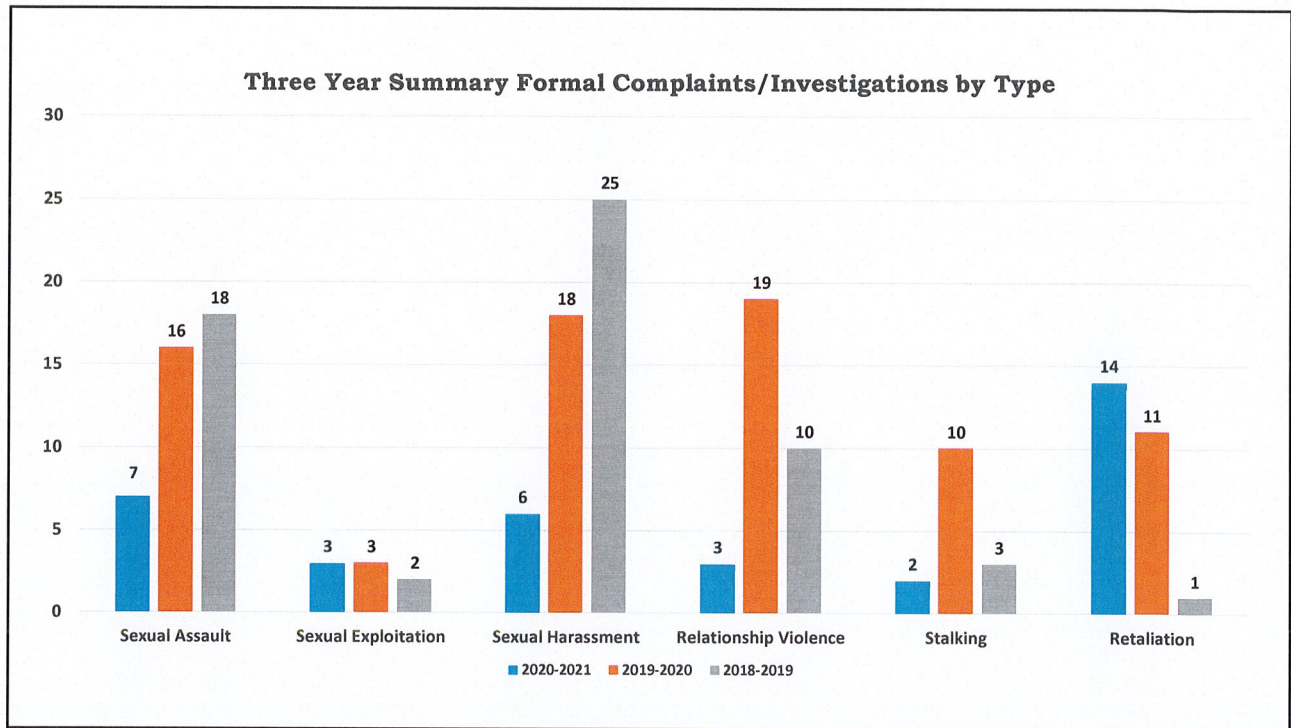

Campus Sexual Harassment and Sexual Violence Formal Complaints/Investigations: Purdue West Lafayette

Campus Sexual Harassment and Sexual Violence Formal Complaints/Investigations: Purdue West Lafayette

Campus Sexual Harassment and Sexual Violence Formal Complaints/Investigations: Purdue West Lafayette